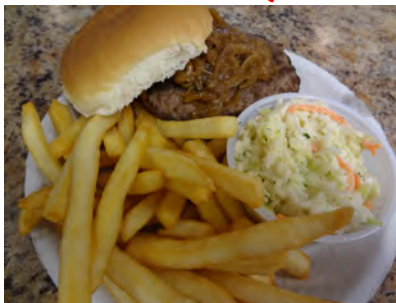

Hamburger: $7.25